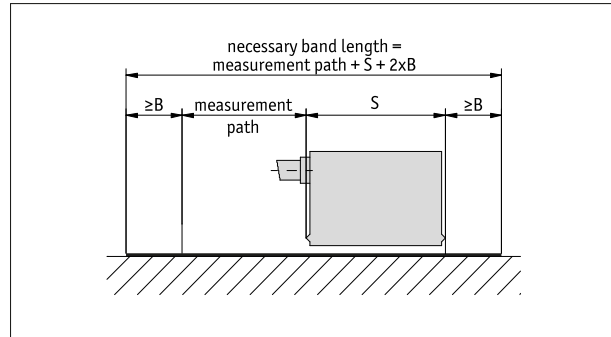

Profile

- Easy adhesive mounting, self-assembly possible
- Reels up to 100 m available
- Linearity deviation up to $\pm 20 \mu\text{m}$

Mechanical data

Feature	Technical data	Additional information
Material	rustproof stainless steel	cover strip
Band width	10 mm	
Band thickness	1.4 mm	without cover strip
Mounting type	adhesive connection	double-sided tape premounted
Accuracy class	20 μm	

■ Dimensions

Reference points [m]

Fixed distance X	0.05
Periodic P	0.06, 0.2
Onetime E	0.05, 0.1, 0.16, 0.2, 0.5, 0.8

System data

Feature	Technical data	Additional information
Pole length	2 mm	
Linearity deviation	$\pm 20 \mu\text{m}$ at $T_U = 20^\circ \text{C}$	
Measuring range	∞	

Order

■ Ordering information

The necessary tape length is calculated from:
 Measured distance + sensor length "S" + (2 x forerun or overrun
 "B", resp.).

S	see the drawing of the sensor used
B	10 mm (forerun and overrun)

Symbolic representation

■ Ordering table

Feature	Ordering data	Spezifikation	Additional information
length	A ...	000.10 ... 100.00 m, in intervals of 0.1 m	"ordering detail, see ""Ordering information"""
material carrier tape	B St VA	steel stainless steel	
adhesive carrier tape	C TM TO	with without	
cover strip	D AM AO	with without	
reference point	E O E P	without one-time periodic	optional with flexible reference mark, see accessories
reference point position	F	0.05, 0.1, 0.16, 0.2, 0.5, 0.8 in m 0.06, 0.2 in m others on request	indicate only if reference point E is chosen, ≤5.0 m indicate only if reference point P is chosen