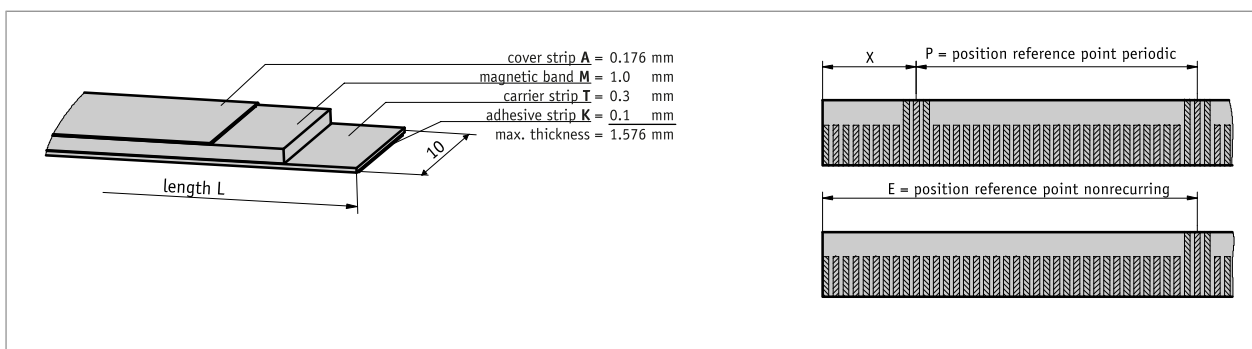

Profile

- Easy adhesive mounting, self-assembly possible
- Reels up to 100 m available
- Linearity deviation up to $\pm 20 \mu\text{m}$

Mechanical data

Feature	Technical data	Additional information
Material	rustproof stainless steel	cover strip
Band width	10 mm	
Band thickness	1.4 mm	without cover strip
Mounting type	adhesive connection	double-sided tape premounted
Accuracy class	20 μm	

■ Dimensions

Reference points [m]

Fixed distance X	0.05
Periodic P	0.06, 0.2
Onetime E	0.05, 0.1, 0.16, 0.2, 0.5, 0.8

System data

Feature	Technical data	Additional information
Pole length	2 mm	
Linearity deviation	$\pm 20 \mu\text{m}$ at $T_U = 20^\circ \text{C}$	
Measuring range	∞	

Order

■ Ordering information

The necessary tape length is calculated from:
 Measured distance + sensor length "S" + (2 x forerun or overrun
 "B", resp.).

S	see the drawing of the sensor used
B	10 mm (forerun and overrun)

Symbolic representation

■ Ordering table

Feature	Ordering data	Spezifikation	Additional information
length	A ...	000.10 ... 100.00 m, in intervals of 0.1 m	"ordering detail, see ""Ordering information"""
material carrier tape	B St VA	steel stainless steel	
adhesive carrier tape	C TM TO	with without	
cover strip	D AM AO	with without	
reference point	E O E P	without one-time periodic	optional with flexible reference mark, see accessories
reference point position	F	0.05, 0.1, 0.16, 0.2, 0.5, 0.8 in m 0.06, 0.2 in m others on request	indicate only if reference point E is chosen, ≤5.0 m indicate only if reference point P is chosen