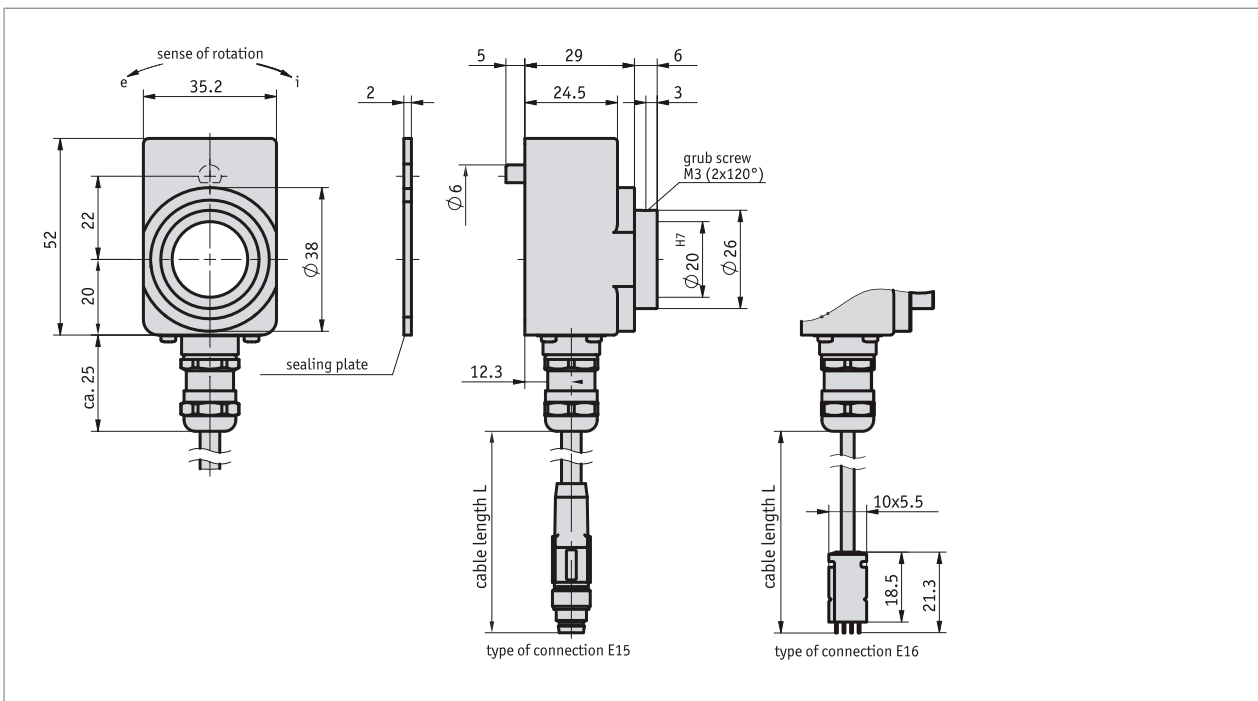

### Profile

- Rotatively measuring sensor with magnetic scanning
- Pluggable connection to AP10S, AP20S, MA503/2, MA504/1 position indicators
- Easy hollow-shaft mounting, max.  $\varnothing$  20 mm
- IP65 protection class

### Mechanical data

Feature	Technical data	Additional information
shaft	rustproof stainless steel	
Housing	plastic	
Color	black, RAL 9005	
Speed	$\leq 600$ min <sup>-1</sup>	
Cable sheath	PUR	E15 type of connection
	PVC	E16 type of connection
Cable bending radius	$\geq 52$ mm	permanently/flexibly laid (E15 type of connection)
	$> 17$ mm	hard-wired (E16 type of connection)

### System data

Feature	Technical data	Additional information
Scanning	magnetic	polewheel with 18 poles of 5 mm each
Resolution	depending on downstream electronic unit	
Measuring range	depending on downstream electronic unit	

#### ■ Ordering table

Feature	Ordering data	Spezifikation	Additional information
hollow shaft/diameter	A 20	ø20 mm	
	RH14	Adapter sleeve others on request	
Type of connection	B E15	M8 plug connector	suitable for AP04S and AP10S
	E16	connector	suitable for MA503/2 and MA504/1
Cable length	C ...	00.5, 01.0, 01.5, 02.0 m, in intervals of 0.5 m	