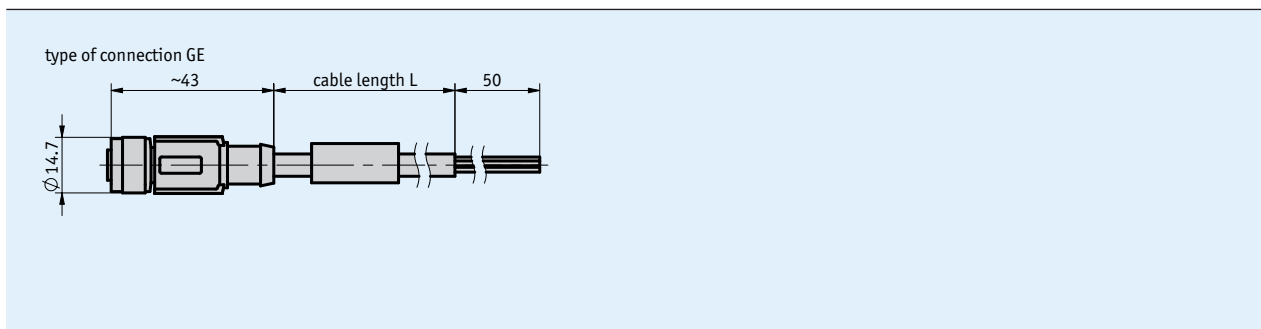

Profile

- Ready-to-use cable connection
- Cable length 3 m
- Connection technology M12 (A-coded), 5-pole

Mechanical data

| Feature | Technical data | Additional information |
|----------------------|---------------------------|--|
| Cable sheath | PUR drag chain-compatible | $\varnothing 5.9 \pm 0.2$ mm, 5×0.34 mm ² , screened |
| Cable bending radius | 59 mm | static/dynamic |