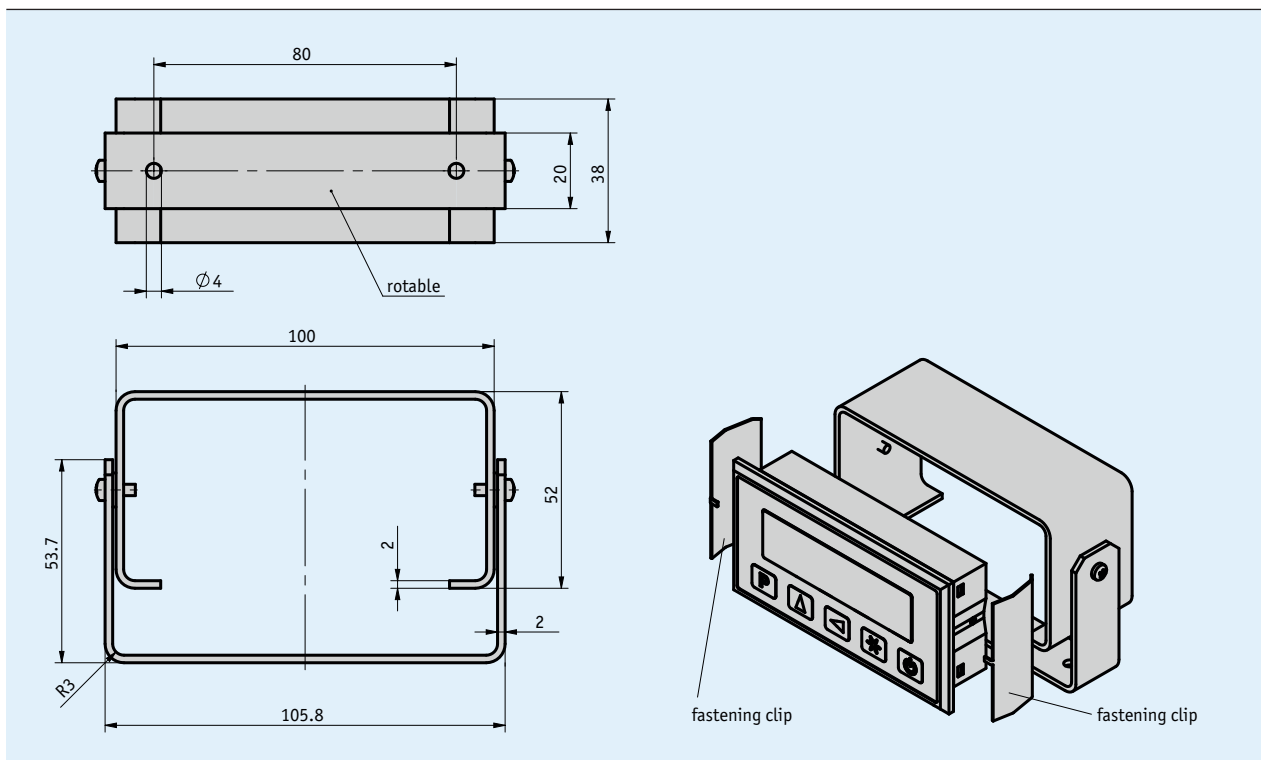

### Profile

- Solid mounting bracket for magnetic display MA503/2
- Easy mounting

### Order

- Order key

**ZB3005**

Scope of delivery: ZB3005